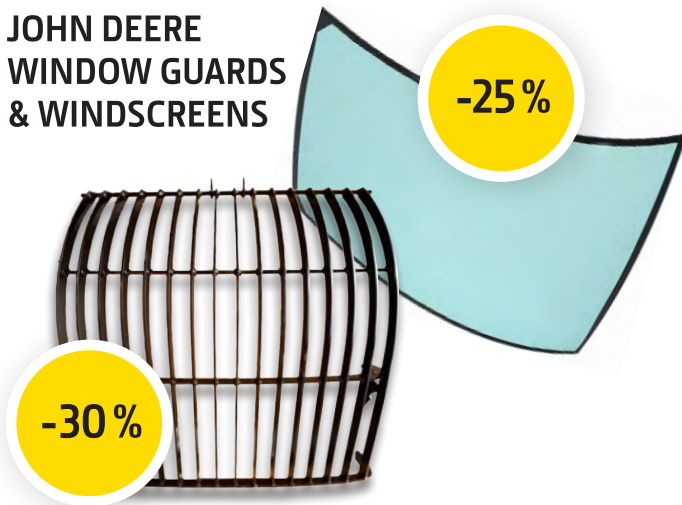

DESCRIPTION	PART NO	OFFER
Compressor	AT172975	£522.75
Compressor	AL232180	£267.00
Compressor	SE503064	£420.58
Receiver/Dryer	AL220791	£78.32
Receiver/Dryer R134a	811913900	£80.96

UP TO
-25%

Keep your **John Deere** a John Deere

MAY | JUNE | JULY

SPECIAL OFFERS

JOHN DEERE WINDOW GUARDS & WINDSCREENS

DESCRIPTION	PART NO	OFFER
D Series	F075576	£1,280.22
E Series	L207859	£2,981.24
G Series 19mm	F701817	£3,157.07
G Series	F685219	£2,649.95
Window Guard Kit	F719550	£863.91