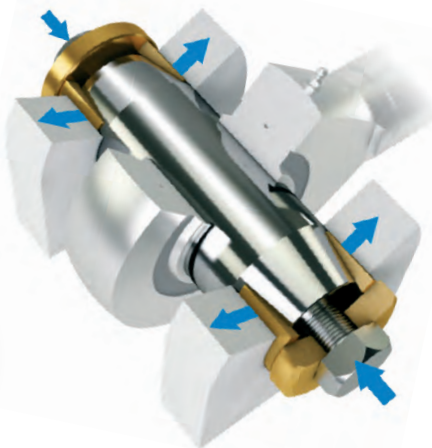

MAY | JUNE | JULY

SPECIAL OFFERS

JOHN DEERE WINDOW GUARDS & WINDSCREENS

DESCRIPTION	PART NO	OFFER
D Series	F075576	£1,280.22
E Series	L207859	£2,981.24
G Series 19mm	F701817	£3,157.07
G Series	F685219	£2,649.95
Window Guard Kit	F719550	£863.91

HSP GRIPEN GRAPPLES

DESCRIPTION	PART NO	OFFER
025 std	F690166	£2,051.65
028 std	F690167	£2,250.97
035 std	F690168	£2,365.60
040 std	F690169	£3,015.12
035 HD	F690173	£3,014.16
040 HD	F690174	£3,541.36
035 BIO	F690178	£2,738.32

EXPANDER PINS

Over time, wear may cause pinholes to appear and the original pin may become too loose. For such cases, Expander pins provide a fast and lasting solution.

-25%

H415 & H425 , FOR EXAMPLE:

DESCRIPTION	PART NO	OFFER
H415 & H425 Tilt Frame	F701026	£168.96
H415 & H425 Upper Knife Cyl Pin & Lower Knife Cyl	F701028	£122.21
H415 & H425 Upper Knife Cyl Pin & Lower Knife Cyl	F701027	£348.24
H415 & H425 Lower Knife Pin	F701033	£370.99
H415 & H425 Lower Knife Cyl	F701032	£82.79